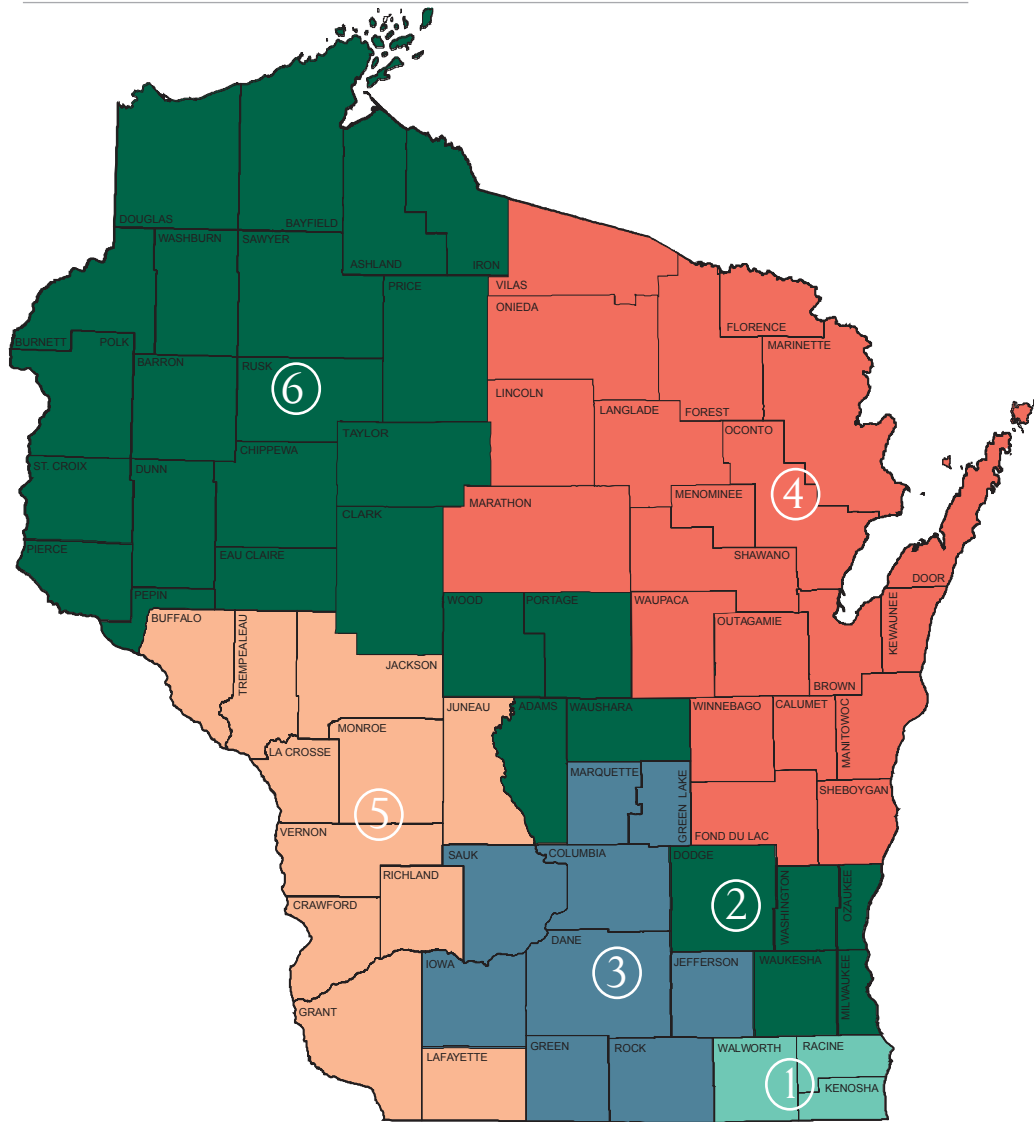

2019 WWBIC Regional Contact Map

CONTACTS

- Region 1: Heather Lux | heather.lux@wwbic.com | 262.925.2850
- Region 2 & 6: Amber Miller | amber.miller@wwbic.com | 414.263.5450
- Region 3: Andrea Hughes | andrea.hughes@wwbic.com | 608.257.5450
- Region 4: Alyse Rust | alyse.rust@wwbic.com | 920.944.2700
- Region 5: Julie Emslie | julie.emslie@wwbic.com | 608.632.8041