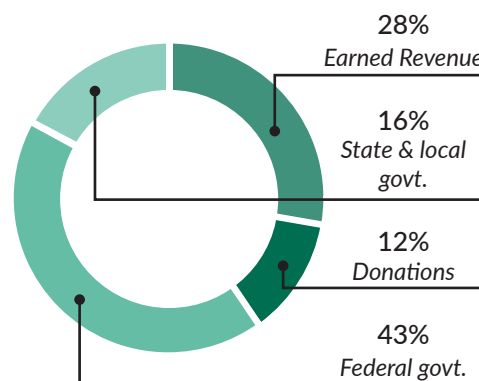

## FINANCIAL COACHING & MATCHED SAVINGS PROGRAM (SINCE 1999)

**219**

First time  
homeowners

**111**

Businesses  
started

**120**

Enrolled in  
college

**\$1.64 M** Total savers deposits

## FUNDING SOURCES